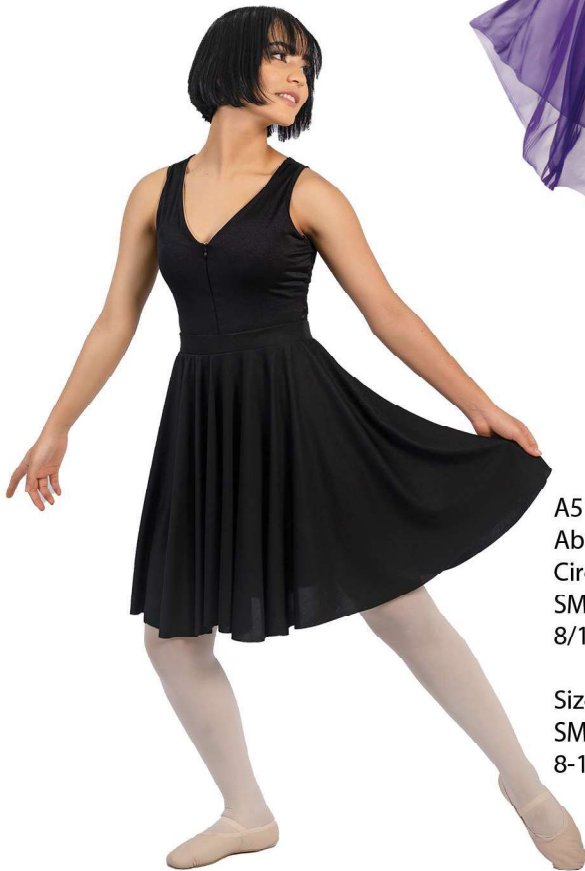

CALL HEARTBEAT DANCEWEAR
1-888-280-1820

PZMatte poly

Praise Skirts

A603W603
Long Full Chiffon Skirt
S-M, L-XL,
2X-3X

Size & Lengths
S-M 38", L-XL 39"
2X-3X 40"

\$23.60/\$25.20

A515/C515
Above-the-Knee
Circle Skirt
SM, MD, LG, XL
8/10, 12/14